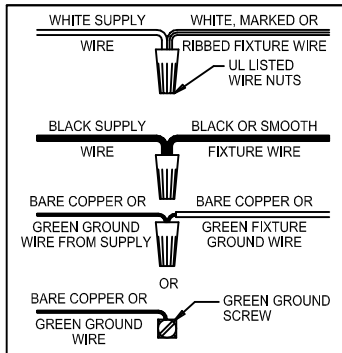

CAUTION: Read instructions carefully and turn electricity off at main circuit breaker panel before beginning installation.

500125

WARNING - If any Special Control Devices are used with this Fixture, Follow the Instructions Carefully to assure full compliance with N.E.C. requirements. If there are any questions, contact a Qualified Electrical Contractor.

CAUTION - All glass is fragile, use care when handling Glass component (s) and or Lamp (s) .

CANOPY MOUNTING & WIRE CONNECTION ASSEMBLY STEPS:

ADJUST HEIGHT WITH "D"
 N → A (TO LOCK)
 RÉGLEZ LA HAUTEUR AVEC "D"
 N → A (À VERROUILLER)
 AJUSTA LA ALTURA CON "D"
 N → A (APRETAR)