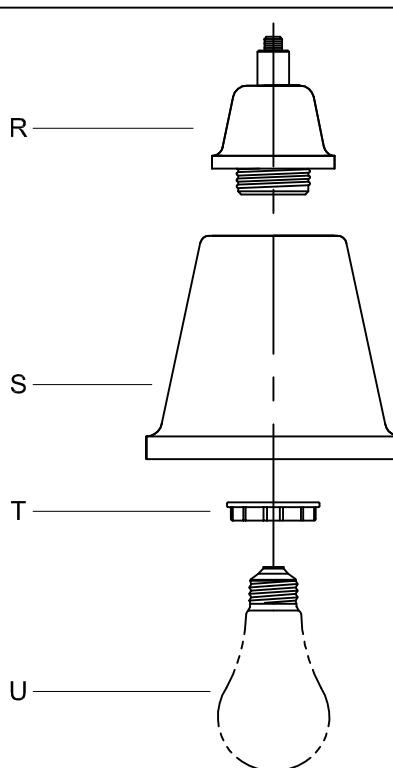

CAUTION - All glass is fragile, use care when handling Glass component (s) and or Lamp (s) .

CANOPY MOUNTING & WIRE CONNECTION ASSEMBLY STEPS:

ADJUST HEIGHT WITH "D"
 N → A (TO LOCK)
 RÉGLEZ LA HAUTEUR AVEC "D"
 N → A (À VERROUILLER)
 AJUSTA LA ALTURA CON "D"
 N → A (APRETAR)

1. D,E → A
2. K → D
3. B,A → C
4. F → N
5. N → P
6. P → Q
7. M → L,P →
8. F → P,N,M,L
9. F → G →
10. H,J → D

FIXTURE ASSEMBLY STEPS:

1. S,T → R
2. U → R

B, C, G & U
 (NOT FURNISHED)
 (NON FOURNIE)
 (NO INCLUIDA)