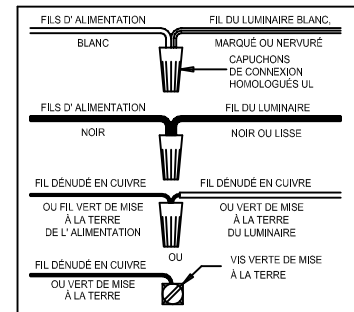

Instructions d'Assemblage et Installation

MISE EN GARDE: Lire les instructions avec soin et couper le courant au disjoncteur central avant de commencer l'installation.

*****

AVERTISSEMENT - S'il y a d'autres mécanismes régulateurs qui s'emploient avec ce dispositif, suivre soigneusement les instructions pour satisfaire aux exigences NEC. Si vous avez des questions, consulter un électricien qualifié.

AVERTISSEMENT - Ce produit contient des composants chimiques qui selon L'état de Californie provoquent un cancer, des infirmités de naissance et (ou) du mal au système reproductif. Il faut laver les mains soigneusement après avoir installé, manipulé, nettoyé, ou autrement touché ce produit.

MISE EN GARDE - Le verre est toujours fragile; maniez le (s) composant (s) et/ou l' (les) ampoule (s) avec prudence.

*****