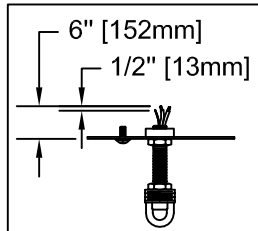

CAUTION - All glass is fragile, use care when handling Glass component (s) and or Lamp (s) .

CANOPY MOUNTING & WIRE CONNECTION ASSEMBLY STEPS:

ADJUST HEIGHT WITH "D"
 N → A (TO LOCK)
 RÉGLEZ LA HAUTEUR AVEC "D"
 N → A (À VERROUILLER)
 AJUSTA LA ALTURA CON "D"
 N → A (APRETAR)