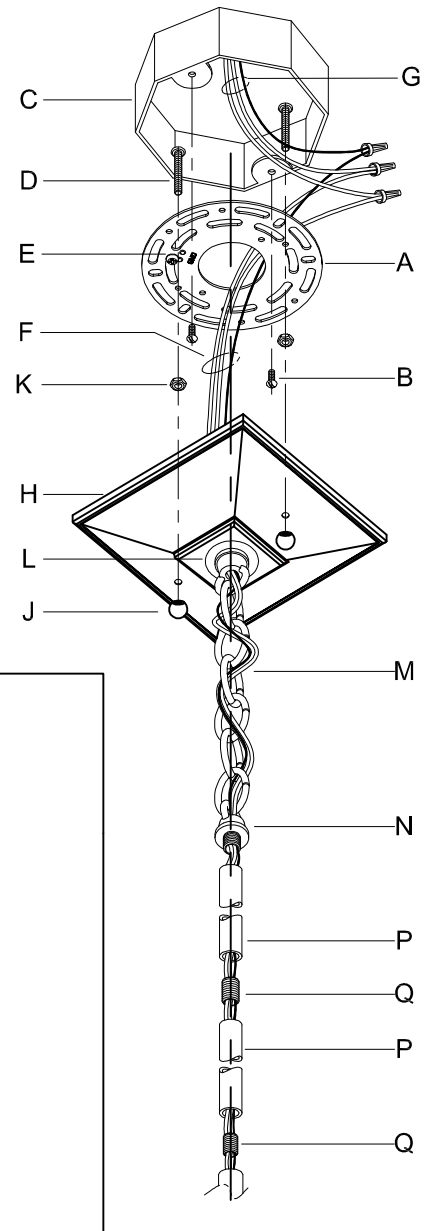

CAUTION: Read instructions carefully and turn electricity off at main circuit breaker panel before beginning installation.

500125

WARNING - If any Special Control Devices are used with this Fixture, Follow the Instructions Carefully to assure full compliance with N.E.C. requirements. If there are any questions, contact a Qualified Electrical Contractor.

CAUTION - All glass is fragile, use care when handling Glass component (s) and or Lamp (s) .

CANOPY MOUNTING & WIRE CONNECTION ASSEMBLY STEPS:

ADJUST HEIGHT WITH "D"
 N → A (TO LOCK)
 RÉGLEZ LA HAUTEUR AVEC "D"
 N → A (À VERROUILLER)
 AJUSTA LA ALTURA CON "D"
 N → A (APRETAR)

1. D,E → A
2. K → D
3. B,A → C
4. F → N
5. N → P
6. P → Q
7. M → L,P →
8. F → P,N,M,L
9. F → G →
10. H,J → D

FIXTURE ASSEMBLY STEPS:

1. S,T → R
2. U → R

B, C, G & U
 (NOT FURNISHED)
 (NON FOURNIE)
 (NO INCLUIDA)