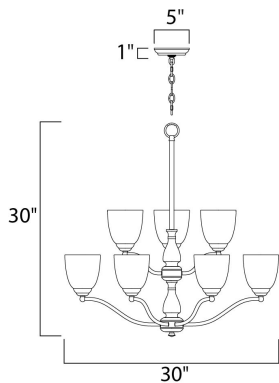

PRODUCT DESCRIPTION

A transitional look that works in a broad range of interiors featuring metal frames finished in either Oiled Rubbed Bronze for the traditional home or Satin Nickel for a more contemporary look. Simple Frost glass shades compliment the overall design.

MEASUREMENTS

DIMENSION : 30." L x 30." W x 30." H
 HANGING WEIGHT : 20.88 lb

LAMPING

INPUT VOLTAGE : 120V
 LUMENS : 0 Rated (0 Del.)
 BULB : 9 x 60W (NOT INCLUDED), 540W Total
 DIMMABLE : Dimmable

FINISHES OPTION