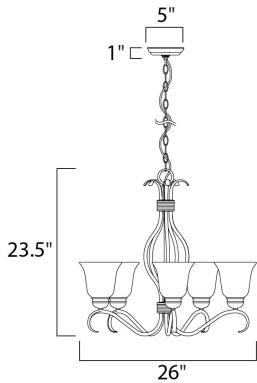

GLASS

Ice IC

MATERIAL

Steel + Glass

RATINGS

cETLusDry Location Dimmable

ADDITIONAL

INSTALL UP/DOWN:
 RATED LIFE 2500 Hours
 OPERATING TEMPERATURE:
 -20°C (-4°F), 40°C (104°F)

MEASUREMENTS

DIMENSION : 26." W x 23.5" H
 HANGING WEIGHT : 12.57 lb

LAMPING

INPUT VOLTAGE : 120V
 LUMENS : 5,750 Rated (0 Del.)
 BULB : 5 x 60W (NOT INCLUDED), 300W Total
 DIMMABLE : Dimmable

Always consult a qualified electrician before installing any lighting product.