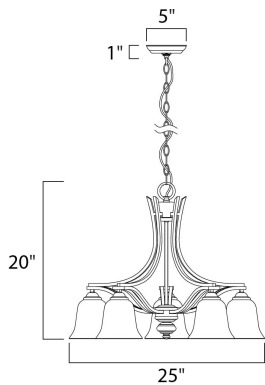

FINISHES OPTION

Satin Silver SS

GLASS

Ice IC

MATERIAL

Steel + Acid Etched Glass

RATINGS

cETLusDry Location
Dimmable

ADDITIONAL

INSTALL UP/DOWN:
RATED LIFE 2500 Hours
OPERATING TEMPERATURE:
-20°C (-4°F), 40°C (104°F)

MEASUREMENTS

DIMENSION : 25." W x 20." H
HANGING WEIGHT : 12.32 lb

LAMPING

INPUT VOLTAGE : 120V
LUMENS : 5,750 Rated (0 Del.)
BULB : 5 x 60W (NOT INCLUDED), 300W Total
DIMMABLE : Dimmable