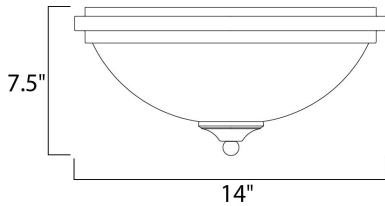

**PRODUCT DESCRIPTION**

A beautifully styled collection offered in Satin Nickel or our popular Oil Rubbed Bronze finish.

**MEASUREMENTS**

DIMENSION : 14." W x 7.5" H  
 HANGING WEIGHT : 5.38 lb

**LAMPING**