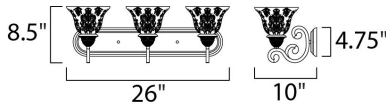

**PRODUCT DESCRIPTION**

In either Screen Amber or Soft Vanilla Glass, the sharp angles of the Oil Rubbed Bronze body modernizes and inspires.

**MEASUREMENTS**

DIMENSION : 26." W x 8.5" H x 10." Ext  
 BACK PLATE : 24." W x 4.63" H  
 HANGING WEIGHT : 8.26 lb