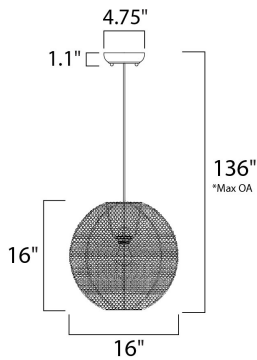

FINISHES OPTION

Copper CP

MATERIAL

Aluminum + Steel

RATINGS

Dry Location
Dimmable

ADDITIONAL

INSTALL UP/DOWN:
SLOPE: 120
OPERATING TEMPERATURE:
-20°C (-4°F), 40°C (104°F)

MEASUREMENTS

DIMENSION : 16." L x 16." W x 16." H
MAX OAH : 136." OAH
HANGING WEIGHT : 4.4 lb

LAMPING

INPUT VOLTAGE : 120V
LUMENS : 0 Rated (0 Del.)
BULB : 1 x 60W (NOT INCLUDED), 60W Total
DIMMABLE : Dimmable