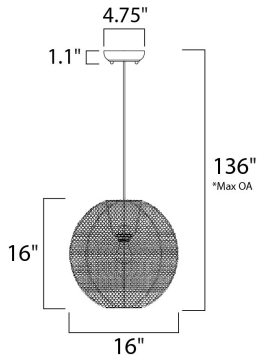

FINISHES OPTION

Polished Chrome PC

MATERIAL

Aluminum + Steel

RATINGS

Dry Location
Dimmable

ADDITIONAL

INSTALL UP/DOWN:
SLOPE: 120
OPERATING TEMPERATURE:
-20°C (-4°F), 40°C (104°F)

MEASUREMENTS

DIMENSION : 16." L x 16." W x 16." H
 MAX OAH : 136." OAH
 CANOPY : 4.75" W x 1.1" H x 4.75" L
 HANGING WEIGHT : 4.4 lb

LAMPING

INPUT VOLTAGE : 120V
 LUMENS : 0 Rated (0 Del.)
 BULB : 1 x 60W (NOT INCLUDED), 60W Total
 DIMMABLE : Dimmable