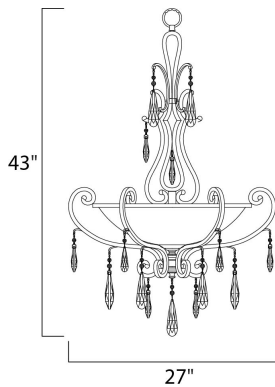

MEASUREMENTS

DIMENSION : 27." W x 43." H
 HANGING WEIGHT : 18.17 lb

LAMPING

INPUT VOLTAGE : 120V
 LUMENS : 4,600 Rated (0 Del.)
 BULB : 4 x 60W (NOT INCLUDED), 240W Total
 DIMMABLE : Dimmable

FINISHES OPTION