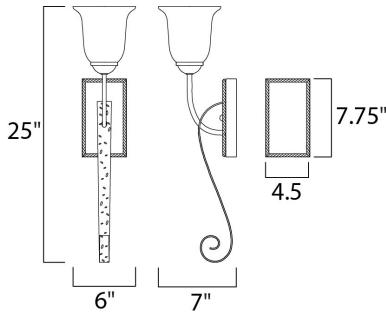

PRODUCT DESCRIPTION

Warm and inviting, this collection features Vintage Amber glass and our Oil Rubbed finish.

MEASUREMENTS

DIMENSION : 6." W x 25." H x 7." Ext
 MAX OAH : 4.5" W x 7.75" H
 HANGING WEIGHT : 4.5 lb

LAMPING

INPUT VOLTAGE : 120V
 LUMENS : 1,150 Rated (0 Del.)
 BULB : 1 x 60W (NOT INCLUDED), 60W Total
 DIMMABLE : Dimmable

FINISHES OPTION

Oil Rubbed Bronze Ol

GLASS

Vintage Amber VA

MATERIAL

Steel + Glass