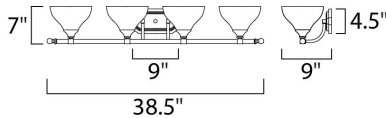

PRODUCT DESCRIPTION

Sleek modern form available in your choice of Oil Rubbed Bronze or Satin Nickel finish. The Frost glass shade gently melds into the flowing lines of the frame.

MEASUREMENTS

DIMENSION : 38.5" W x 7." H x 9." Ext
 BACK PLATE : 9." W x 4.38" H
 HANGING WEIGHT : 9.17 lb