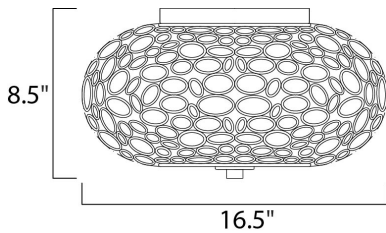

PRODUCT DESCRIPTION

Multiple-sized rings artfully welded to one another form modern sculptures in the Meridian collection. The Dusty White inner glass shades add a perfect contrast to the darker metal finished in a mottled Umber Bronze.

MEASUREMENTS

DIMENSION : 16.5" W x 8.5" H
 HANGING WEIGHT : 8.42 lb

LAMPING

INPUT VOLTAGE : 120V
 LUMENS : 1,150 Rated (0 Del.)
 BULB : 1 x 60W (NOT INCLUDED), 60W Total
 DIMMABLE : Dimmable

FINISHES OPTION