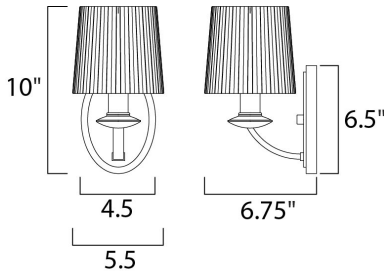

PRODUCT DESCRIPTION

The classic Finesse collection features sweeping oval tube arms that transition to sculptured fonts. The pleated glass shade in Dusty White or Frost shed a warm diffused light. The body is finished in Satin Nickel or Oil Rubbed Bronze.

MEASUREMENTS

DIMENSION : 5.5" W x 10." H x 6.75" Ext
 MAX OAH : 4.5" W x 6.5" H
 HANGING WEIGHT : 3.09 lb

LAMPING

INPUT VOLTAGE : 120V
 LUMENS : 672 Rated (0 Del.)
 BULB : 1 x 60W (NOT INCLUDED), 60W Total
 DIMMABLE : Dimmable
 COLOR_TEMP : 2700K

FINISHES OPTION

Oil Rubbed Bronze OI

GLASS

Dusty White DW

RATINGS

cULusDry Location
 Dimmable

ADDITIONAL

INSTALL UP/DOWN:
 RATED LIFE 1500 Hours
 OPERATING TEMPERATURE:
 -20°C (-4°F), 40°C (104°F)