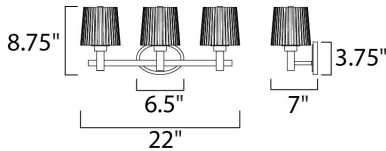

MEASUREMENTS

DIMENSION : 22." W x 8.75" H x 7." Ext
 BACK PLATE : 6.5" W x 3.75" H
 HANGING WEIGHT : 8.29 lb

LAMPING

INPUT VOLTAGE : 120V
 LUMENS : 3,450 Rated (0 Del.)
 BULB : 3 x 60W (NOT INCLUDED), 180W Total
 DIMMABLE : Dimmable
 COLOR_TEMP : 2700K