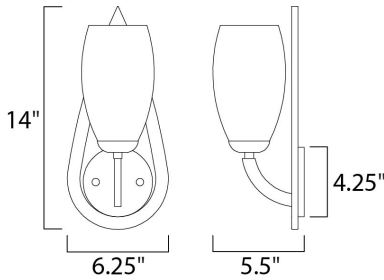

**PRODUCT DESCRIPTION**

Heavy arms sweep up from the bottom of a large teardrop center column to support the tall Satin White Glass shades of the Elan collection. The choice of elegant finishes includes Textured Ebony or Polished Chrome.

**MEASUREMENTS**

DIMENSION : 6.25" W x 14." H x 5.5" Ext  
 MAX OAH : 4.38" W x 4.38" H  
 HANGING WEIGHT : 2.56 lb

**LAMPING**

INPUT VOLTAGE : 120V  
 LUMENS : 1,150 Rated (0 Del.)  
 BULB : 1 x 60W (NOT INCLUDED), 60W Total  
 DIMMABLE : Dimmable  
 COLOR\_TEMP : 2700K