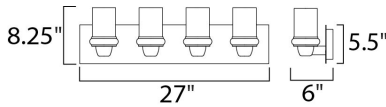

MEASUREMENTS

DIMENSION : 27." W x 8.25" H x 6." Ext
 BACK PLATE : 5.51" W x 27.01" H x 5.25" HCO
 HANGING WEIGHT : 9.48 lb

LAMPING

LUMENS : 1,800 Rated (0 Del.)
 BULB : 4 x 40W (INCLUDED), 160W Total
 DIMMABLE : Dimmable
 COLOR_TEMP : 2900K
 LIGHTING_DIRECTION : Up/Dn