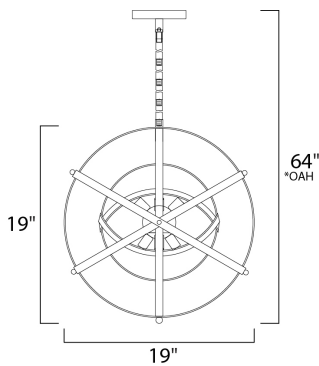

MEASUREMENTS

DIMENSION : 19." W x 19." H
 MAX OAH : 64." OAH
 HANGING WEIGHT : 11.57 lb

LAMPING

INPUT VOLTAGE : 120V
 LUMENS : 2,700 Rated (0 Del.)
 BULB : 6 x 40W (INCLUDED), 240W Total
 DIMMABLE : Dimmable
 COLOR_TEMP : 2900K