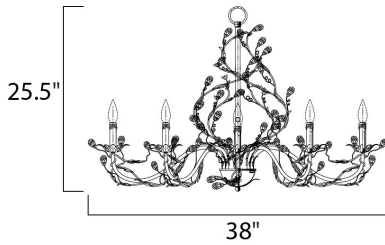

FINISHES OPTION

Etruscan Gold EG

RATINGS

Dry Location

ADDITIONAL

INSTALL UP/DOWN:
OPERATING TEMPERATURE:
-20°C (-4°F), 40°C (104°F)

MEASUREMENTS

DIMENSION : 38." L x 19." W x 25.5" H
HANGING WEIGHT : 50.6 lb