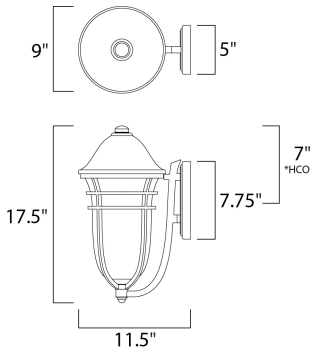

PRODUCT DESCRIPTION

The Westport Collection of outdoor lighting fixtures gives you the ability to pierce the darkness, enhancing the look of your home. Designed in an Artesian Bronze finished and a Wisp glass, you are sure to gain that desire.

MEASUREMENTS

DIMENSION : 9." W x 17.5" H x 11.5" Ext
BACK PLATE : 7." HCO
HANGING WEIGHT : 6.16 lb

LAMPING

INPUT VOLTAGE : 120V
LUMENS : 0 Rated (0 Del.)
BULB : 1 x 60W (NOT INCLUDED), 60W Total
DIMMABLE : Dimmable

FINISHES OPTION

Artesian Bronze AT

GLASS

Wisp WP

MATERIAL

Die Cast Aluminum

RATINGS

Wet Location
Dimmable

ADDITIONAL

INSTALL UP/DOWN:
OPERATING TEMPERATURE:
-20°C (-4°F), 40°C (104°F)

Always consult a qualified electrician before installing any lighting product.