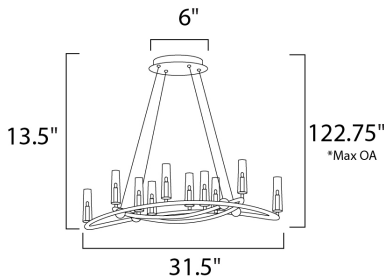

LAMPING

LUMENS : 4,900 Rated (0 Del.)
BULB : 1 x 40W (INCLUDED), 400W Total
DIMMABLE : Dimmable

*max overall height

Always consult a qualified electrician before installing any lighting product.