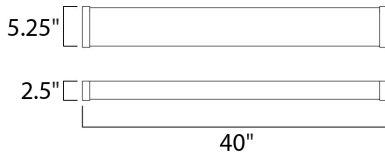

PRODUCT DESCRIPTION

A box of Clear glass surrounds an edge lit LED panel which is framed in Polished Chrome metal. The Clear glass is trimmed on both ends with heavy gauge metal caps. The edge lit panel provides even light distribution while maintaining a high lumen per watt ratio.

MEASUREMENTS

DIMENSION : 40." W x 5.25" H x 2.5" Ext
 BACK PLATE : 39." W x 4.5" H
 HANGING WEIGHT : 17.6 lb

LAMPING

INPUT VOLTAGE : 120V
 LUMENS : 2,200 Rated (1,287 Del.)
 BULB : 1 x 40W LED (INTEGRATED), 40W Total
 DIMMABLE : Dimmable
 CRI : 90+ CRI
 COLOR_TEMP : 3000K