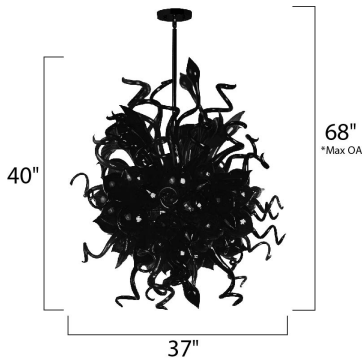

PRODUCT DESCRIPTION

A bouquet of hand-formed flowers and buds of glass artfully light the room in the Mimi LED collection. Each glass sculpture is available in four color options of Cognac, Fume, Sunrise, and Root Beer. Polished Chrome hardware is used to reflect the beauty of this colorful lighting. Light is created by means of a long-life and energy-efficient LED light source.

*max overall height

MEASUREMENTS

DIMENSION : 37." W x 53." H
 MAX OAH : 82." OAH
 HANGING WEIGHT : 56. lb

LAMPING

INPUT VOLTAGE : 120V
 LUMENS : 1,494 Rated (0 Del.)
 BULB : 18 x 18W LED (INCLUDED), 18W Total
 DIMMABLE : Dimmable
 CRI : 80+ CRI
 COLOR_TEMP : 3500K