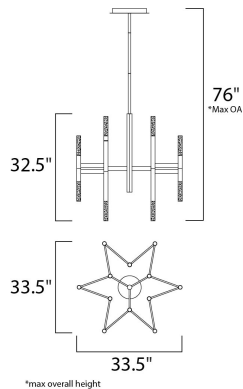

MEASUREMENTS

DIMENSION : 33.5" W x 32.5" H
 MAX OAH : 76." OAH
 HANGING WEIGHT : 33. lb

LAMPING

INPUT VOLTAGE : 120V
 LUMENS : 4,200 Rated (2,940 Del.)
 BULB : 24 x 2.5W LED (INCLUDED), 72W Total
 DIMMABLE : Dimmable
 CRI : 80+ CRI
 COLOR_TEMP : 3000K