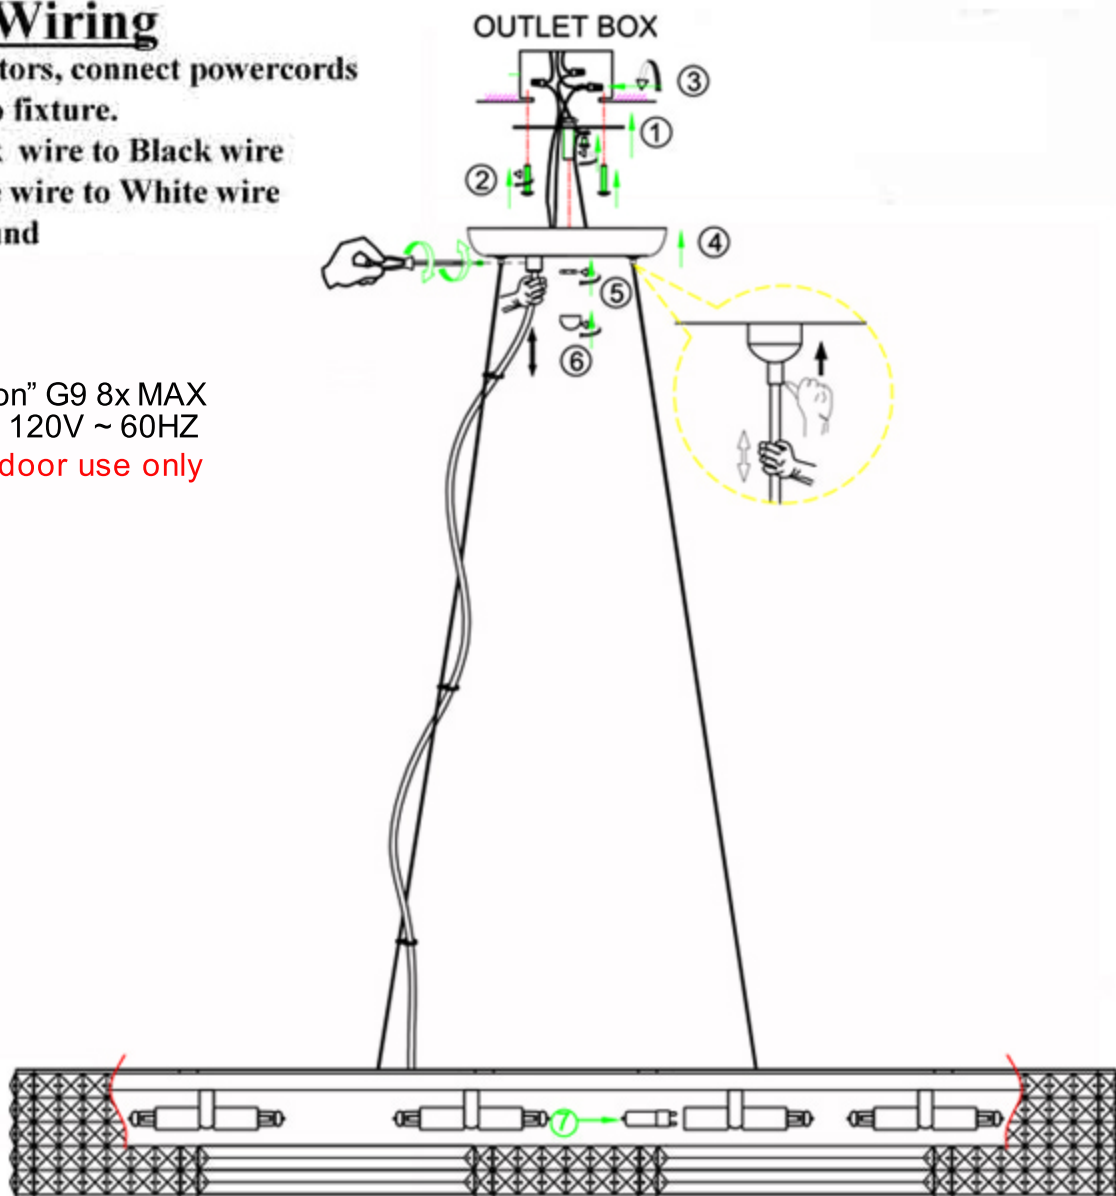

Electrical Wiring

With wire connectors, connect powercords from outlet box to fixture.

- Smooth/ Black wire to Black wire
- Ribbed/ White wire to White wire
- Green to Ground

FEATURED

Lamp Type: "Xenon" G9 8x MAX
40W 120V ~ 60HZ

The lamp is for indoor use only

Please consult a qualified electrician if you are not familiar with electrical wiring.

Code	MAXIM#	Size	Q'ty
A	ACL39785WT	L38.74"*W8.43"*T0.16"	1
B	CRY39780BC-A	L0.87"*W0.87"*H0.44"	330
C	CRY39781BC	L9.85"*W0.87"*H0.4"	20