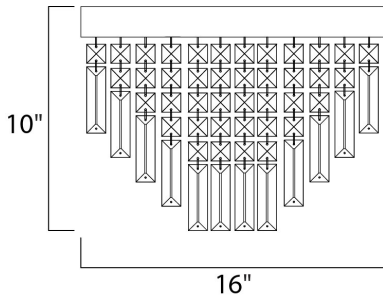

PRODUCT DESCRIPTION

Mixing the orderly structure of straight lines and sharp angles with simple curves, the Belvedere collection draws the eye in for a closer look. Striking columns of rectangular Beveled Crystals anchor their square counterparts as they descend from Polished Chrome bands. The graceful curves arc into one another reflecting the xenon light within.

MEASUREMENTS

DIMENSION : 16." W x 10." H
 HANGING WEIGHT : 20.9 lb

LAMPING

INPUT VOLTAGE : 120V
 LUMENS : 2,400 Rated (0 Del.)
 BULB : 1 x 25W (INCLUDED), 250W Total
 DIMMABLE : Dimmable
 COLOR_TEMP : 2900K