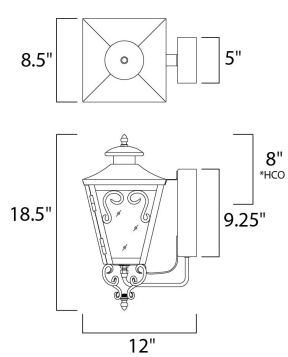

MEASUREMENTS

DIMENSION : 8.5" W x 18.5" H x 12." Ext
BACK PLATE : 5." W x 9.25" H x 8." HCO
HANGING WEIGHT : 10.14 lb

LAMPING

LUMENS : (0 Del.)
BULB : 0W Total

Always consult a qualified electrician before installing any lighting product.