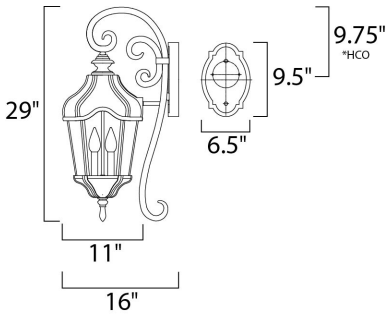

PRODUCT DESCRIPTION

Maxim Lighting's Garden VX Collection is made with Vivex, a material twice the strength of resin, is non-corrosive, UV resistant and backed with a 3-Year Limited Warranty. Garden VX features our Oriental Bronze finish and Water Glass.

MEASUREMENTS

DIMENSION : 11." W x 29." H x 16." Ext
BACK PLATE : 6.5" W x 9.5" H x 9.75" HCO
HANGING WEIGHT : 11.77 lb

LAMPING

INPUT VOLTAGE : 120V
LUMENS : 2,016 Rated (0 Del.)
BULB : 3 x 60W (NOT INCLUDED), 180W Total
DIMMABLE : Dimmable
COLOR_TEMP : 2700K

FINISHES OPTION

Oriental Bronze OB

GLASS

Water Glass WG

MATERIAL

Vivex

RATINGS

Wet Location
Dimmable

ADDITIONAL

INSTALL UP/DOWN:
RATED LIFE 1500 Hours

Always consult a qualified electrician before installing any lighting product.