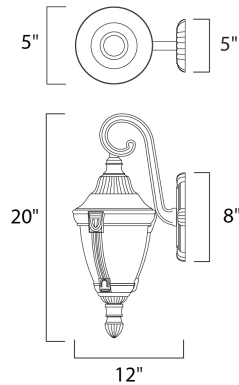

**PRODUCT DESCRIPTION**

Wakefield Cast is a traditional, Mediterranean style collection from Maxim Lighting International in two finishes, Pewter or Empire Bronze, with Marble glass.

**MEASUREMENTS**

DIMENSION : 8." W x 20." H x 12." Ext  
 BACK PLATE : 5." W x 8." H x 9." HCO  
 HANGING WEIGHT : 5.51 lb