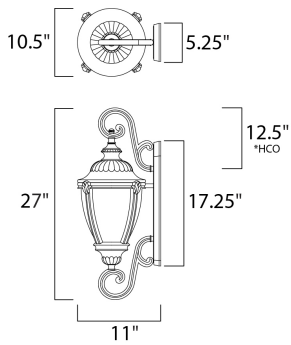

PRODUCT DESCRIPTION

MEASUREMENTS

DIMENSION : 10.5" W x 27." H x 11." Ext
BACK PLATE : 5.25" W x 17.25" H x 12.5" HCO
HANGING WEIGHT : 9.1 lb

LAMPING

INPUT VOLTAGE : 120V
LUMENS : 1,100 Rated (0 Del.)
BULB : 1 x 12W LED (INCLUDED), 12W Total
DIMMABLE : Dimmable
CRI : 80+ CRI
COLOR_TEMP : 3000K

FINISHES OPTION

Earth Tone ET

GLASS

Latte LT

MATERIAL

Die Cast Aluminum

RATINGS

Wet Location
Dimmable
LED

ADDITIONAL

INSTALL UP/DOWN:
RATED LIFE 25000 Hours
OPERATING TEMPERATURE:
-20°C (-4°F), 40°C (104°F)

Always consult a qualified electrician before installing any lighting product.