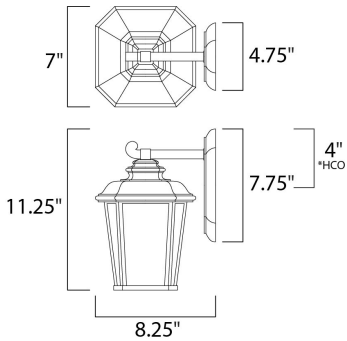

PRODUCT DESCRIPTION

MEASUREMENTS

DIMENSION : 7." W x 11.25" H x 8.25" Ext
BACK PLATE : 4.75" W x 7.75" H x 4." HCO
HANGING WEIGHT : 3.32 lb

LAMPING

INPUT VOLTAGE : 120V
LUMENS : 800 Rated (0 Del.)
BULB : 1 x 9W LED (INCLUDED), 9W Total
DIMMABLE : Dimmable
CRI : 80+ CRI
COLOR_TEMP : 3000K

FINISHES OPTION

Black Oxide BO

GLASS

Weathered Frost WF

MATERIAL

Die Cast Aluminum

RATINGS

Wet Location
Dimmable
LED

ADDITIONAL

INSTALL UP/DOWN:
RATED LIFE 25000 Hours
OPERATING TEMPERATURE:
-20°C (-4°F), 40°C (104°F)

Always consult a qualified electrician before installing any lighting product.