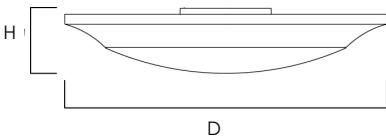

### MEASUREMENTS

DIMENSIONS : 7.5"D x 1.5"H  
HANGING WEIGHT : 0.57 lb