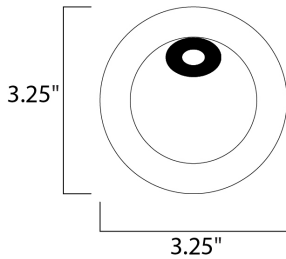

MEASUREMENTS

DIMENSION : 3.25" W x 3.25" H x 1.5" Ext
 HANGING WEIGHT : 0.44 lb

LAMPING

INPUT VOLTAGE : 120V
 LUMENS : 180 Rated (71 Del.)
 BULB : 1 x 2W (INTEGRATED), 2W Total
 DIMMABLE : Dimmable
 CRI : 80+ CRI
 COLOR_TEMP : 3000K