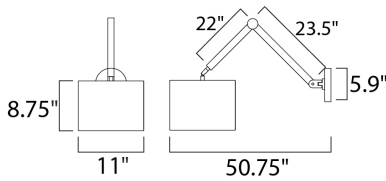

MEASUREMENTS

DIMENSION : 11." W x 8.75" H x 50.75" Ext
 MAX OAH : 32.75" OAH x 19.25" OAH x 5.9" W
 HANGING WEIGHT : 5.29 lb

LAMPING

INPUT VOLTAGE : 120V
 LUMENS : 1,120 Rated (0 Del.)
 BULB : 1 x 16W (INCLUDED), 16W Total
 DIMMABLE : Dimmable
 CRI : 90+ CRI
 COLOR_TEMP : 3000K