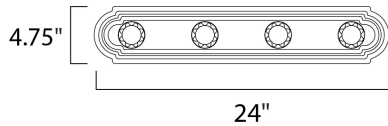

MEASUREMENTS

DIMENSION : 24." W x 4.75" H x 5." Ext
 BACK PLATE : 2.3" HCO
 HANGING WEIGHT : 1.76 lb

LAMPING

LUMENS : 4,600 Rated (0 Del.)
 BULB : 4 x 60W (NOT INCLUDED), 240W Total
 DIMMABLE : Dimmable
 COLOR_TEMP : 2700K
 LIGHTING_DIRECTION : Both