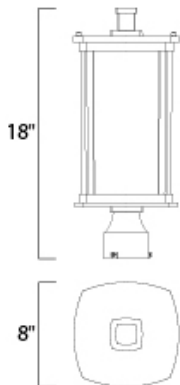

MEASUREMENTS

DIMENSION : 8." W x 18." H
 HANGING WEIGHT : 8.73 lb

LAMPING

INPUT VOLTAGE : 120V
 LUMENS : 1,760 Rated (0 Del.)
 BULB : 1 x 26W (INCLUDED), 26W Total
 COLOR_TEMP : 2700K

FINISHES OPTION

Bronze BZ