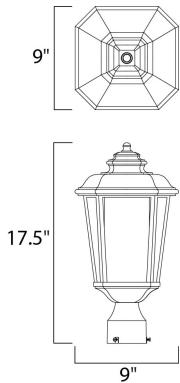

PRODUCT DESCRIPTION

MEASUREMENTS

DIMENSION : 9." W x 17.5" H
HANGING WEIGHT : 6.58 lb

LAMPING

INPUT VOLTAGE : 120V
LUMENS : 1,355 Rated (0 Del.)
BULB : 1 x 18W (INCLUDED), 0W Total
COLOR_TEMP : 2700K

FINISHES OPTION