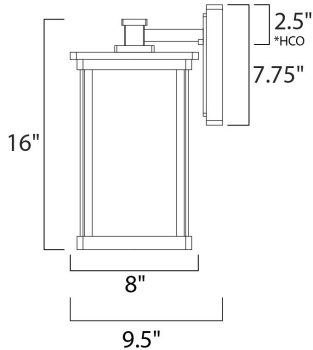

*height from center of outlet to the top of the fixture

MEASUREMENTS

DIMENSION : 8." W x 16." H x 9.5" Ext
 BACK PLATE : 5.25" W x 7.75" H x 2.5" HCO
 HANGING WEIGHT : 5.72 lb

LAMPING

INPUT VOLTAGE : 120V
 LUMENS : 1,760 Rated (0 Del.)
 BULB : 1 x 26W (INCLUDED), 26W Total
 COLOR_TEMP : 2700K