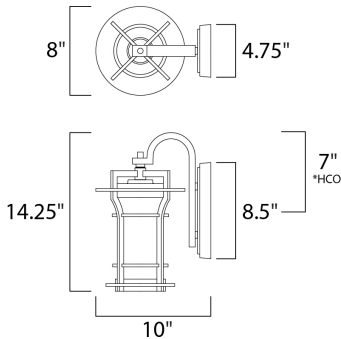

ADDITIONAL

INSTALL UP/DOWN:
 RATED LIFE 10000 Hours
 OPERATING TEMPERATURE:
 -20°C (-4°F), 40°C (104°F)

MEASUREMENTS

DIMENSION : 8." W x 14.25" H x 10." Ext
 BACK PLATE : 4.75" W x 8.5" H x 7." HCO
 HANGING WEIGHT : 6.6 lb

LAMPING

INPUT VOLTAGE : 120V
 LUMENS : 900 Rated (0 Del.)
 BULB : 1 x 13W (INCLUDED), 13W Total
 COLOR_TEMP : 2700K

*height from center of outlet to the top of the fixture

Always consult a qualified electrician before installing any lighting product.