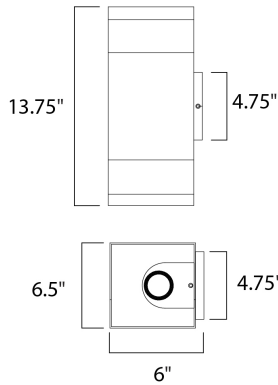

MEASUREMENTS

DIMENSION : 6.5" W x 13.75" H x 6." Ext
 BACK PLATE : 4.75" W x 4.75" H x 6.75" HCO
 HANGING WEIGHT : 4.18 lb

LAMPING

INPUT VOLTAGE : 120V
 LUMENS : 1,540 Rated (0 Del.)
 BULB : 2 x 11W (INTEGRATED), 22W Total
 CRI : 90+ CRI
 COLOR_TEMP : 3000K
 LIGHTING_DIRECTION : Up/Dn