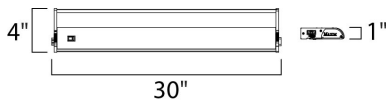

PRODUCT DESCRIPTION

With a sleek profile and direct wiring, this fully dimmable state-of-the-art CounterMax MX-L120DC under cabinet light, powered by choice of 3000K LED manufactured by CREE® or 2700K LED manufactured by Philips® Luxeon®, easily installs under the cabinet with its built-in knock outs and emits a crisp white light which illuminates without shadows. The hinged top gives easy access for installation and wiring. Cabinets stay cool and safe with LED light output. CounterMax MX-L120DC is linkable without or with cords using MXInterLink4 accessories.

MEASUREMENTS

DIMENSION : 30." L x 4." W x 1." H
 HANGING WEIGHT : 4.4 lb

LAMPING

INPUT VOLTAGE : 120V
 LUMENS : 964 Rated (0 Del.)
 BULB : 8 x 2.44W LED (INTEGRATED), 20W Total
 DIMMABLE : Dimmable
 CRI : 85 CRI
 COLOR_TEMP : 3000K