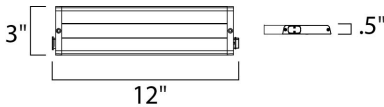

PRODUCT DESCRIPTION

The CounterMax MX-L-LPC series, a state-of-the-art low profile LED under cabinet light, installs easily under the cabinet and emits a crisp white light which illuminates without shadows. Dimmable using a standard wall dimmer and cabinets stay cool and safe with LED light output. CounterMax MX-L-LPC series is connectable with or without cords using MXInterLink5 technology, making this series convenient as well as beautiful.

MEASUREMENTS

DIMENSION : 12." L x 3." W x 0.55" H
 HANGING WEIGHT : 1.1 lb

LAMPING

INPUT VOLTAGE : 120V
 LUMENS : 461 Rated (0 Del.)
 BULB : 4 x 2.47W LED (INTEGRATED), 10W Total
 DIMMABLE : Dimmable
 CRI : 85 CRI
 COLOR_TEMP : 3000K