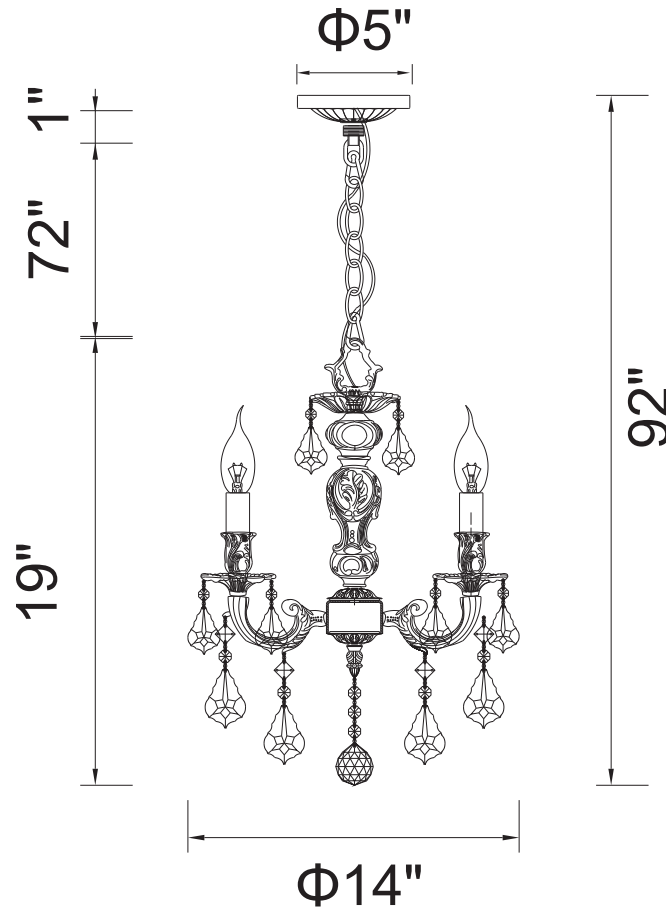

# CWI LIGHTING

BRIGHTER LIVING. SIMPLIFIED.

PROJECT: \_\_\_\_\_

FIXTURE TYPE: \_\_\_\_\_

LOCATION: \_\_\_\_\_

CONTACT/PHONE: \_\_\_\_\_

Item	2038P14AB-3
Collection	BRASS
Finish	Antique Brass
Glass	-----
Crystal	Clear
Input	120V AC,60HZ,AC

Shade	-----
Length/Dia.	14"
Width/Ext.	-----
Height	19"
Maximum	92"
Lumens	-----

Light Source	E12
Bulb Info.	3×60W
Included	-----
Dimmable	No
Color	-----
Weight	