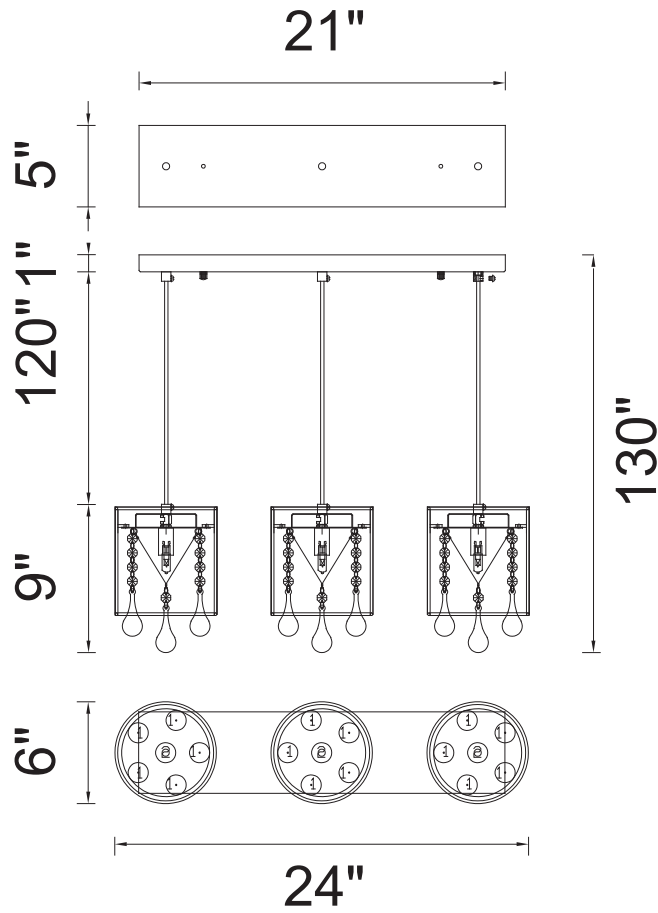

CWI LIGHTING

BRIGHTER LIVING. SIMPLIFIED.

PROJECT: _____
 FIXTURE TYPE: _____
 LOCATION: _____
 CONTACT/PHONE: _____

Item	5006P24C-RC-3
Collection	WATER DROP
Finish	Chrome
Glass	-----
Crystal	Clear
Input	120V AC,60HZ,AC

Shade	Silver
Length/Dia.	24"
Width/Ext.	6"
Height	9"
Maximum	130"
Lumens	-----

Light Source	G9
Bulb Info.	3×40W
Included	-----
Dimmable	No
Color	-----
Weight	