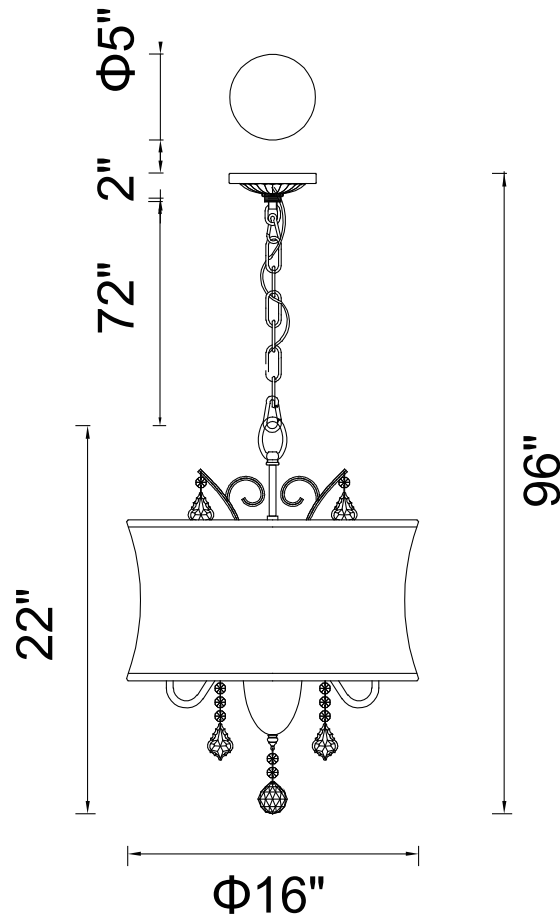

CWI LIGHTING

BRIGHTER LIVING. SIMPLIFIED.

PROJECT: _____

FIXTURE TYPE: _____

LOCATION: _____

CONTACT/PHONE: _____

Item	5335P16C
Collection	CHARLOTTE
Finish	Chrome
Glass	-----
Crystal	Clear
Input	120V AC,60HZ,AC

Shade	White
Length/Dia.	16"
Width/Ext.	-----
Height	22"
Maximum	96"
Lumens	-----

Light Source	E12
Bulb Info.	4×60W
Included	-----
Dimmable	No
Color	-----
Weight	-----