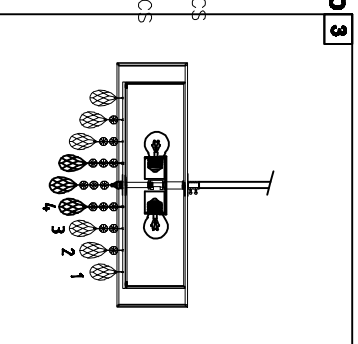

Trade Mark:
CRYSTAL WORLD INC

Product Name: Pendant lamp
Model :5443P18C
120V/ac, 60Hz,AC ONLY
Lamp Size:Ø18"X48"H

PENDANT LAMP ASSEMBLY INSTRUCTIONS

1. Place fixture(A) onto mounting screws (DD), secure with cap nuts (AA). Please fix (A) with (B), (B) with (C), (C) with (D).

Hardware Used

AA Cap nut	⊖	X 2
DD Mounting screw		X 2

2. light bulbs (not included).
120V E26  4*60W Max.

3. Please hang the crystal(1) (2) (3) (4) to the fixture .

1	2	3	4
 50mm*1PCS	 14mm*1PCS	 4mm*2PCS	 4mm*3PCS
16PCS	12PCS	8PCS	5PCS