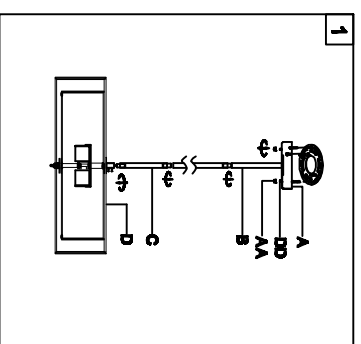

Trade Mark:
CRYSTAL WORLD INC

Product Name: Pendant lamp
Model :5443P18C
120V/ac, 60Hz,AC ONLY
Lamp Size:Ø18"X48"H

PENDANT LAMP ASSEMBLY INSTRUCTIONS

1. Place fixture(A) onto mounting screws (DD), secure with cap nuts (AA). Please fix (A) with (B), (B) with (C), (C) with (D).

Hardware Used

AA Cap nut	⊖	X 2
DD Mounting screw		X 2

2. light bulbs (not included).
120V E26  4*60W Max.

3. Please hang the crystal(1) (2) (3) (4) to the fixture .

1	2	3	4
 50mm*1PCS	 14mm*1PCS	 4mm*2PCS	 4mm*3PCS
16PCS	12PCS	8PCS	5PCS