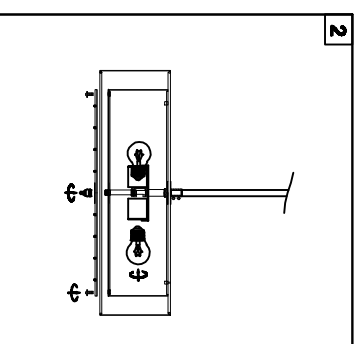

Trade Mark:
CRYSTAL WORLD INC

Product Name: Pendant lamp
Model :5443P18C
120V/ac, 60Hz,AC ONLY
Lamp Size:Ø18"X48"H

PENDANT LAMP ASSEMBLY INSTRUCTIONS

1. Place fixture(A) onto mounting screws (DD), secure with cap nuts (AA). Please fix (A) with (B), (B) with (C), (C) with (D).

Hardware Used

AA Cap nut	⊖	X 2
DD Mounting screw		X 2

2. light bulbs (not included).
120V E26  4*60W Max.

3. Please hang the crystal(1) (2) (3) (4) to the fixture .

1	2	3	4
 50mm*1PCS	 14mm*1PCS	 4mm*2PCS	 4mm*3PCS
16PCS	12PCS	8PCS	5PCS