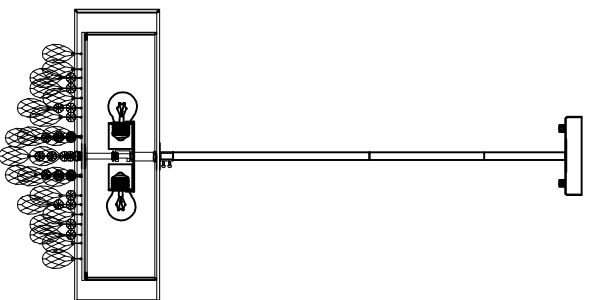

Trade Mark:
CRYSTAL WORLD INC

Product Name: Pendant lamp
Model :5443P18C
120V/ac, 60Hz,AC ONLY
Lamp Size:Ø18"X48"H

PENDANT LAMP ASSEMBLY INSTRUCTIONS

1. Place fixture(A) onto mounting screws (DD), secure with cap nuts (AA). Please fix (A) with (B), (B) with (C), (C) with (D).

Hardware Used

AA Cap nut	⊖	X 2
DD Mounting screw		X 2

2. light bulbs (not included).
120V E26  4*60W Max.

3. Please hang the crystal(1) (2) (3) (4) to the fixture .

1	2	3	4
 50mm*1PCS	 14mm*1PCS	 4mm*2PCS	 4mm*3PCS
16PCS	12PCS	8PCS	5PCS