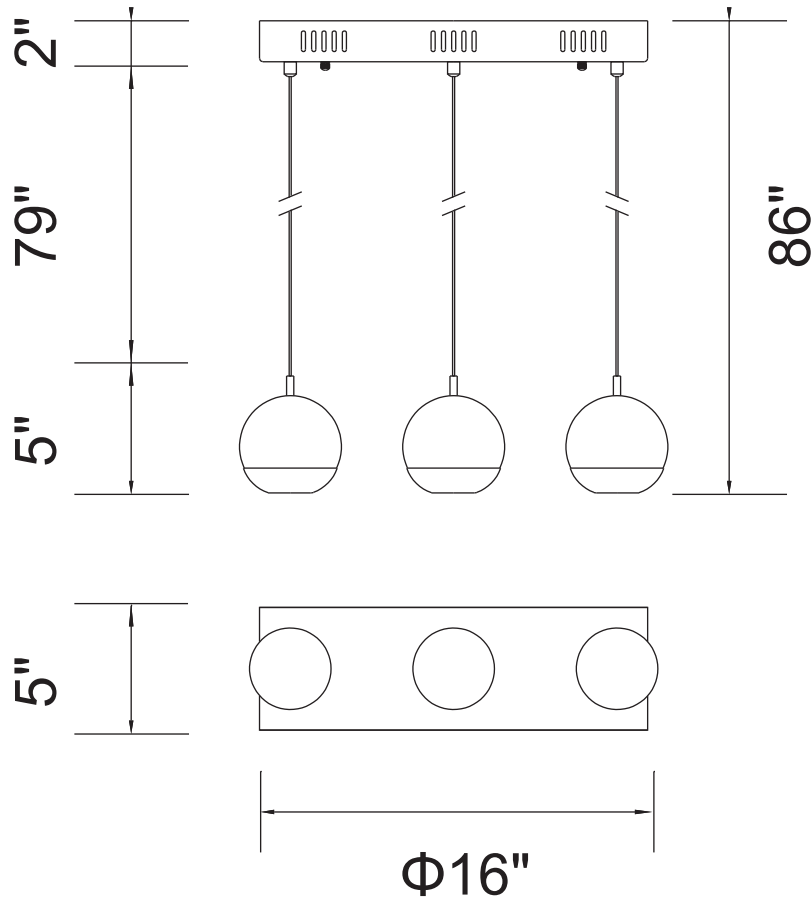

CWI LIGHTING

BRIGHTER LIVING. SIMPLIFIED.

PROJECT: _____

FIXTURE TYPE: _____

LOCATION: _____

CONTACT/PHONE: _____

Item	5444P16C-RC
Collection	PERRIER
Finish	Chrome
Glass	-----
Crystal	Clear
Input	120V AC,60HZ,AC

Shade	-----
Length/Dia.	16"
Width/Ext.	5"
Height	5"
Maximum	86"
Lumens	-----

Light Source	G4
Bulb Info.	3×20W
Included	-----
Dimmable	No
Color	-----
Weight	