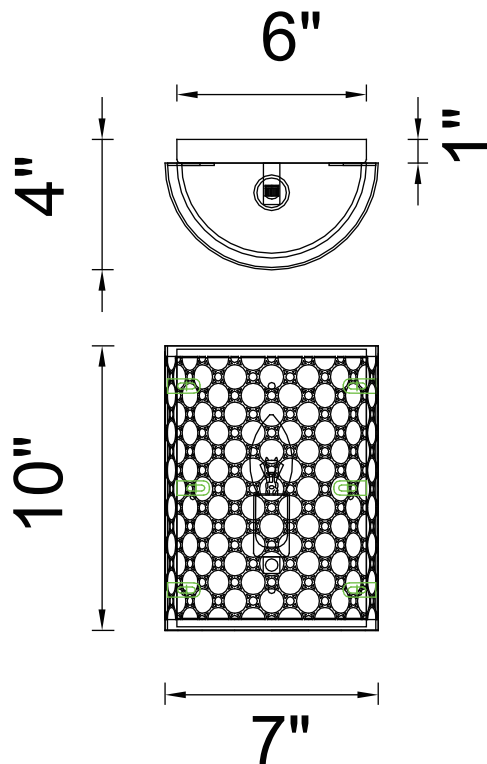

CWI LIGHTING

BRIGHTER LIVING. SIMPLIFIED.

PROJECT: _____

FIXTURE TYPE: _____

LOCATION: _____

CONTACT/PHONE: _____

Item	5504W7ST
Collection	SWISS
Finish	Stainless Steel
Glass	-----
Crystal	-----
Input	120V AC,60HZ,AC

Shade	-----
Length/Dia.	7"
Width/Ext.	4"
Height	-----
Maximum	10"
Lumens	-----

Light Source	E26
Bulb Info.	1×60W
Included	-----
Dimmable	No
Color	-----
Weight	-----

CWILIGHTING
www.cwilighting.com
Info@cwilighting.com