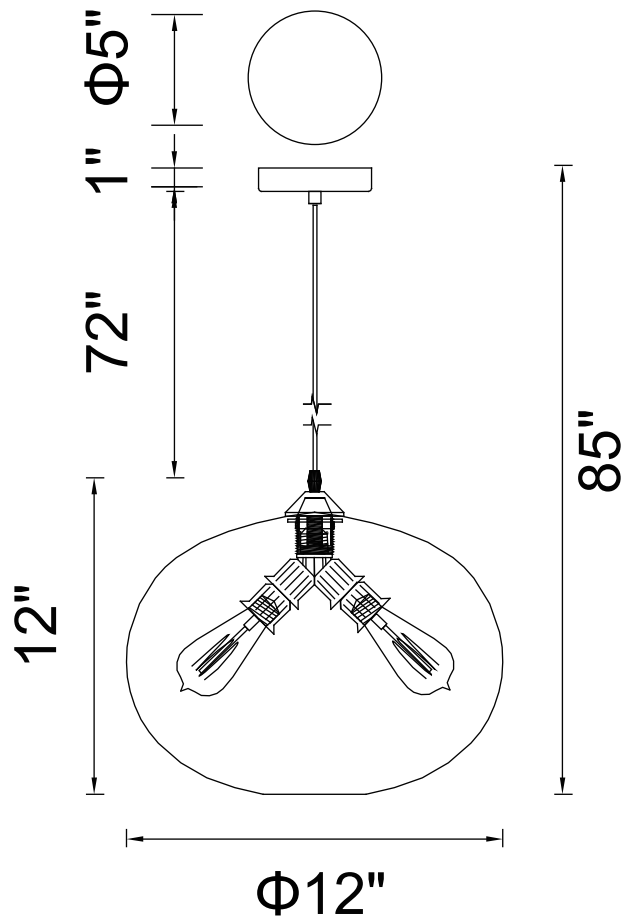

CWI LIGHTING

BRIGHTER LIVING. SIMPLIFIED.

PROJECT: _____

FIXTURE TYPE: _____

LOCATION: _____

CONTACT/PHONE: _____

Item	5553P12-2L
Collection	GLASS
Finish	Black
Glass	Amber
Crystal	-----
Input	120V AC,60HZ,AC

Shade	-----
Length/Dia.	12"
Width/Ext.	-----
Height	12"
Maximum	85"
Lumens	-----

Light Source	E26
Bulb Info.	1×60W
Included	-----
Dimmable	No
Color	-----
Weight	-----