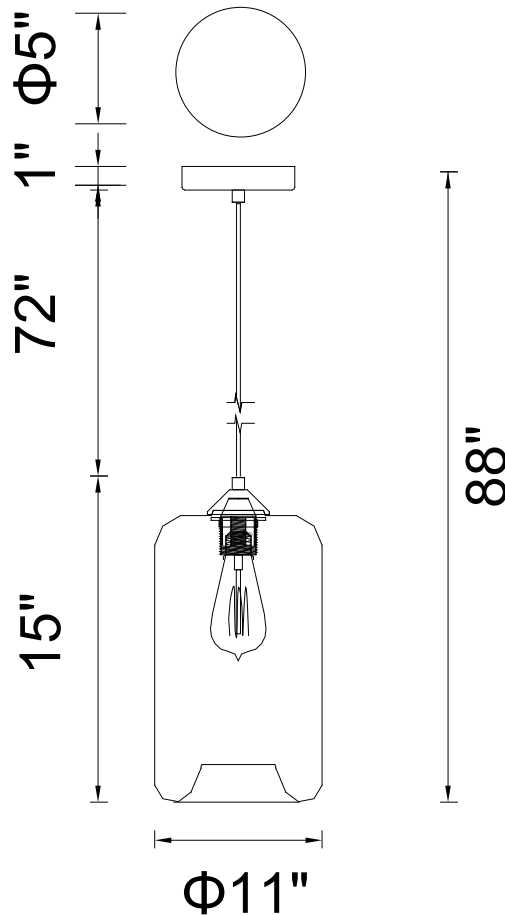

CWI LIGHTING

BRIGHTER LIVING. SIMPLIFIED.

PROJECT: _____

FIXTURE TYPE: _____

LOCATION: _____

CONTACT/PHONE: _____

Item	5553P7
Collection	GLASS
Finish	Black
Glass	Purple
Crystal	-----
Input	120V AC,60HZ,AC

Shade	-----
Length/Dia.	11"
Width/Ext.	-----
Height	15"
Maximum	88"
Lumens	-----

Light Source	E26
Bulb Info.	1×60W
Included	-----
Dimmable	No
Color	-----
Weight	-----