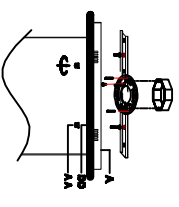

## PENDANT LAMP ASSEMBLY INSTRUCTIONS

1. Place fixture(A) onto mounting screws (DD), secure with cap nuts (AA).